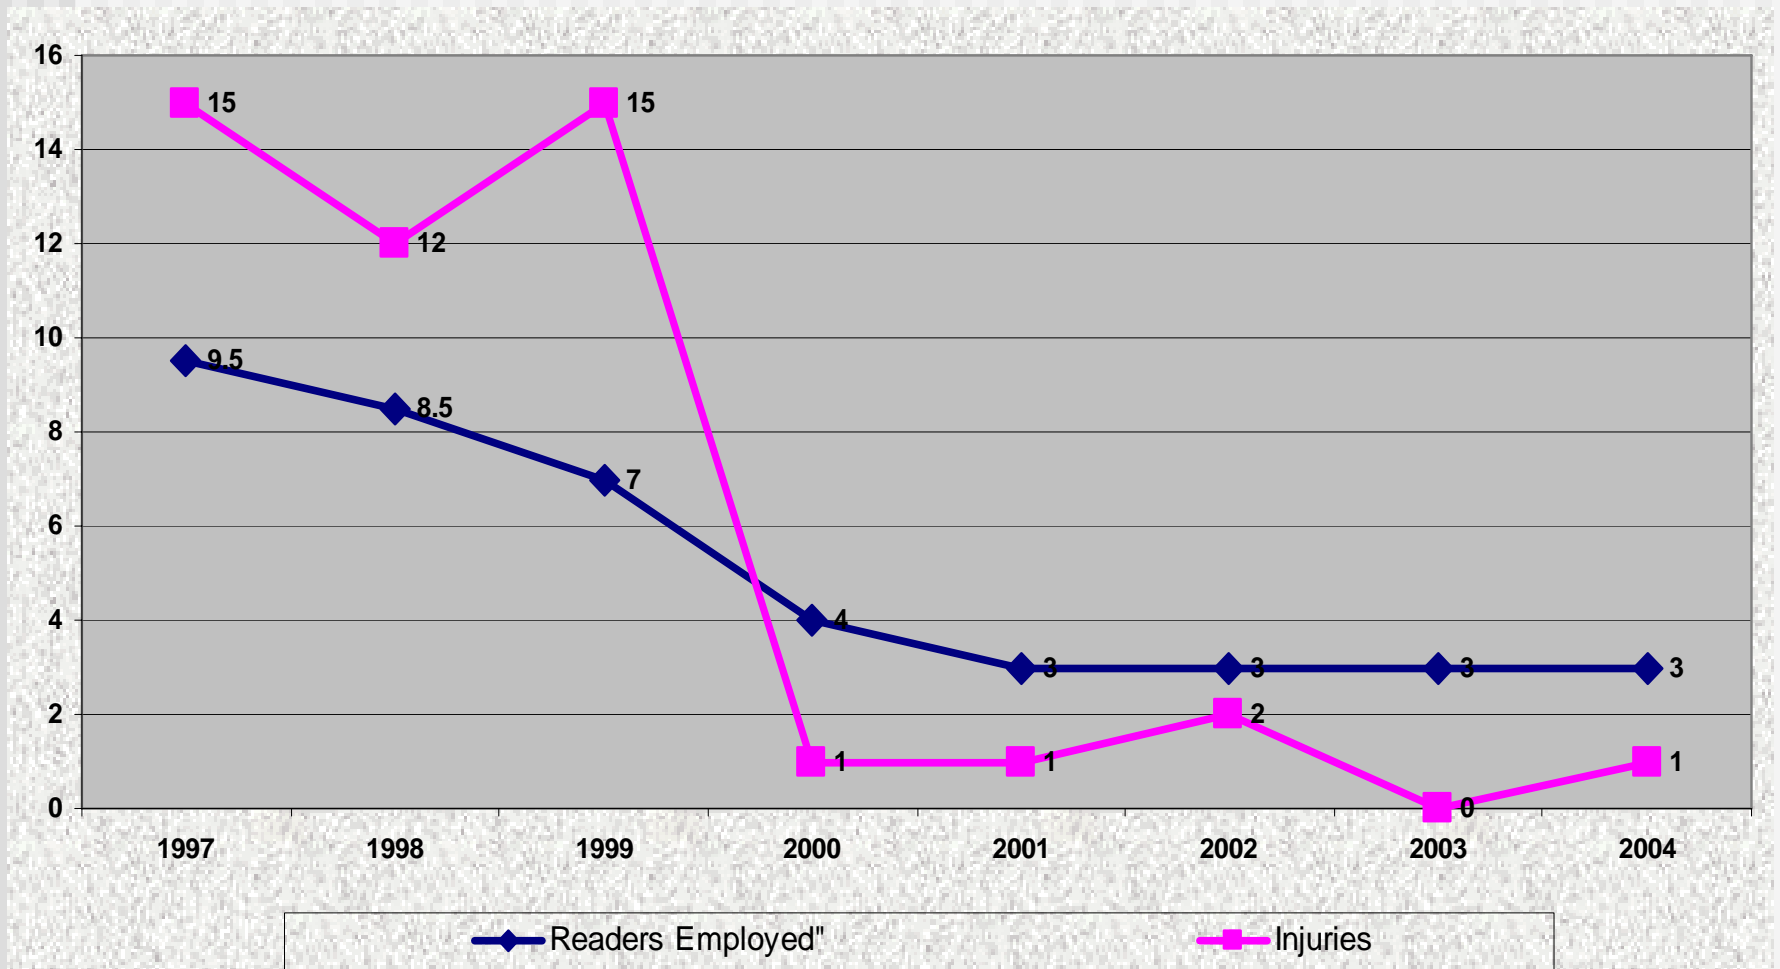

	Monthly Average	Percent
AMR Reads	69,486	93.7
Manual Reads	4,222	5.7
Estimates	469	0.6
Total	74,177	100.0
Percent of Meters Read for 29-32 Days of Service		98.2

Meters Read by Method

Service Orders

Meter Readers & Injuries