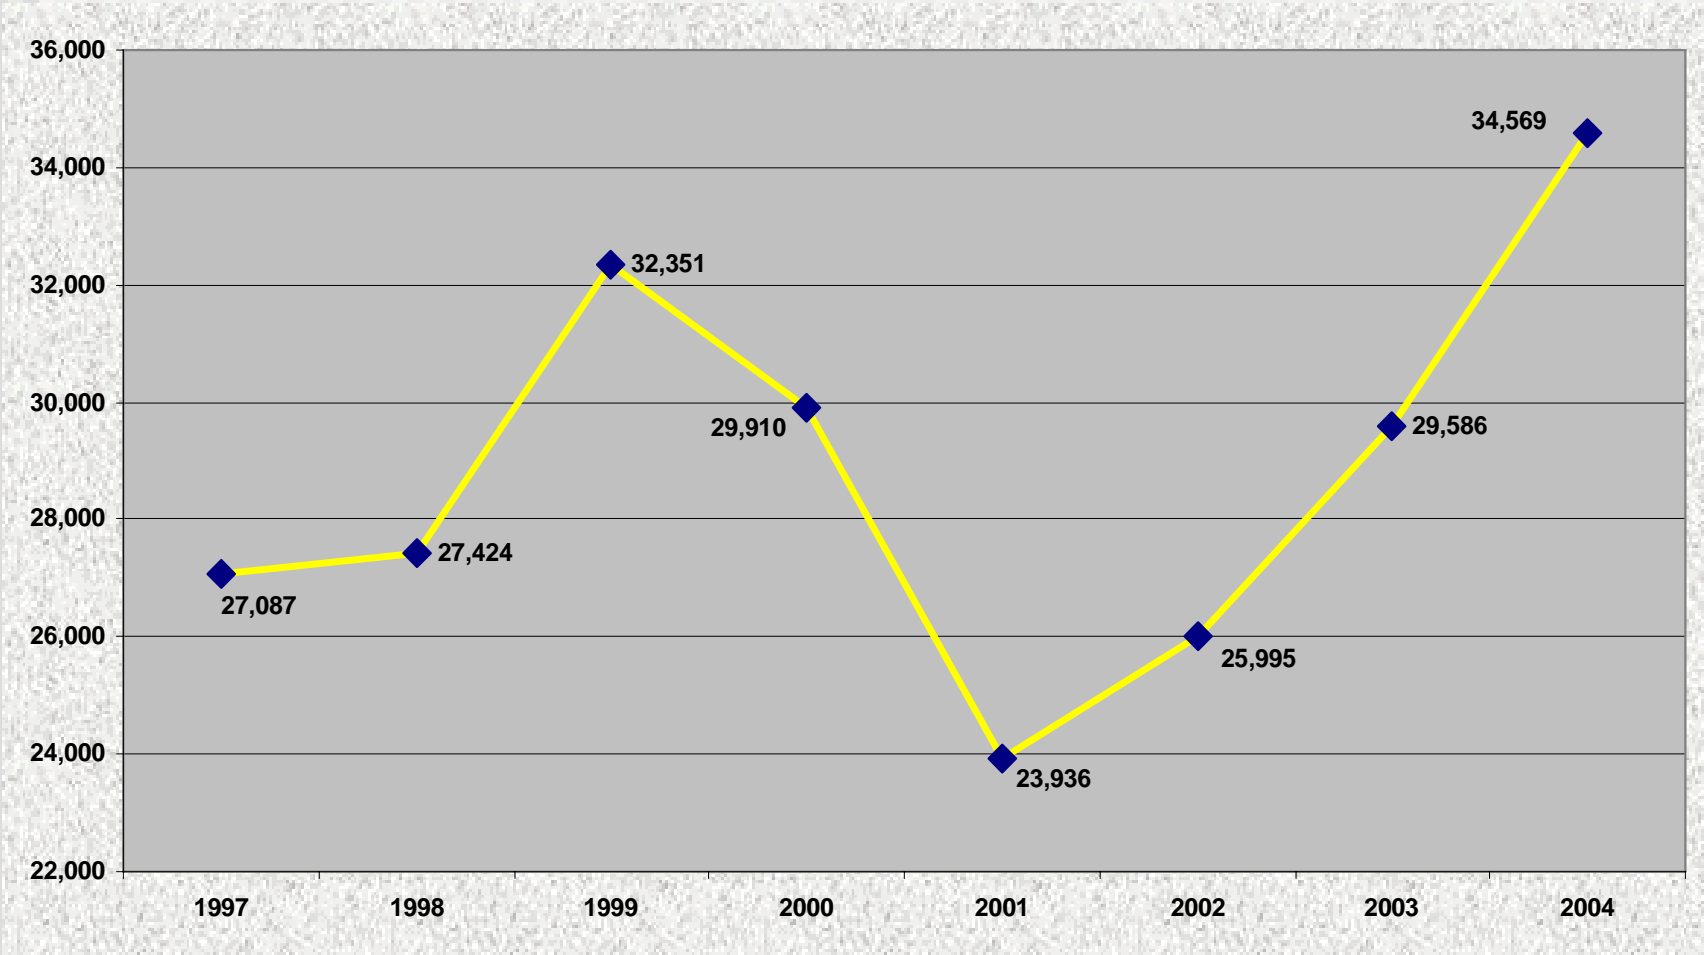

Meter Reading

Jeff Vroman, Manager
Meter Reading and Field Support

Locations Served

Meter Reading Methods

- AMR Meters
- Manual Reads
- Turtle Meters
- Itron Micronetwork
- Estimates

2004 Meter Reading Summary

	Monthly Average	Percent
AMR Reads	69,486	93.7
Manual Reads	4,222	5.7
Estimates	469	0.6
Total	74,177	100.0
Percent of Meters Read for 29-32 Days of Service		98.2

Meters Read by Method

Service Orders

Meter Readers & Injuries