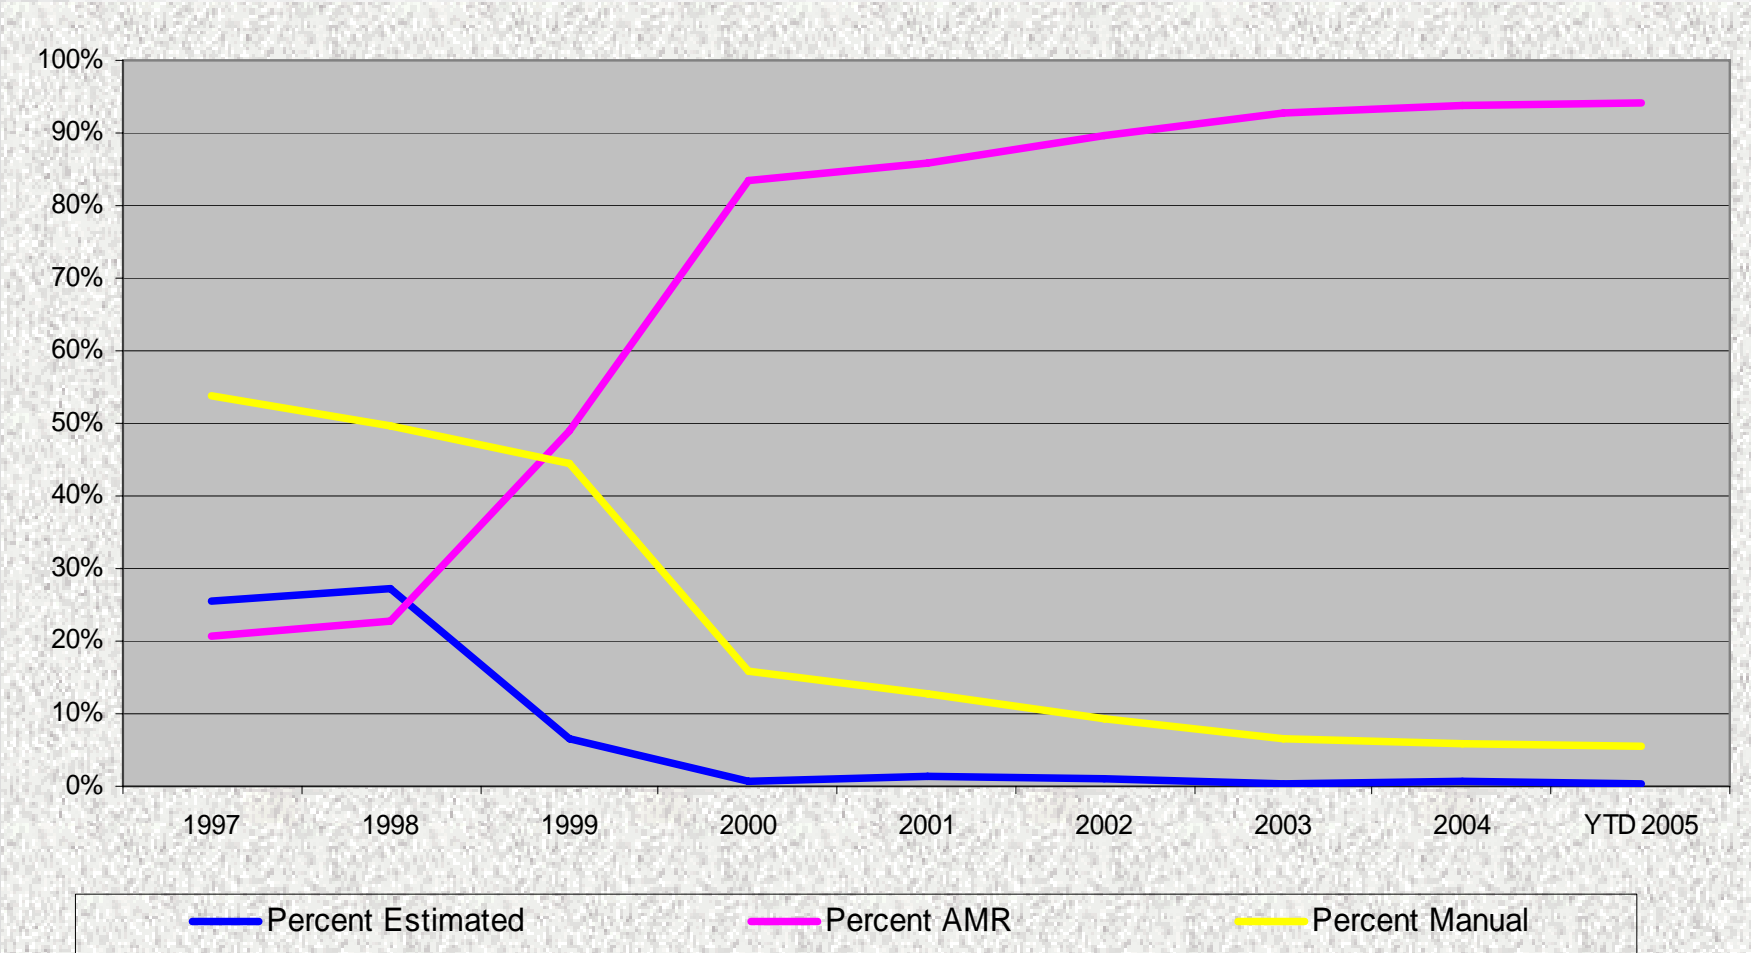

Meter Reading

Jeff Vroman, Manager
Meter Reading and Field Support

Locations Served

Meter Reading Methods

- AMR Meters
- Manual Reads
- Turtle Meters
- Itron Micronetwork
- Estimates

2004 Meter Reading Summary

	Monthly Average	Percent
AMR Reads	69,486	93.7
Manual Reads	4,222	5.7
Estimates	469	0.6
Total	74,177	100.0
Percent of Meters Read for 29-32 Days of Service		98.2

Meters Read by Method

Service Orders

Meter Readers & Injuries