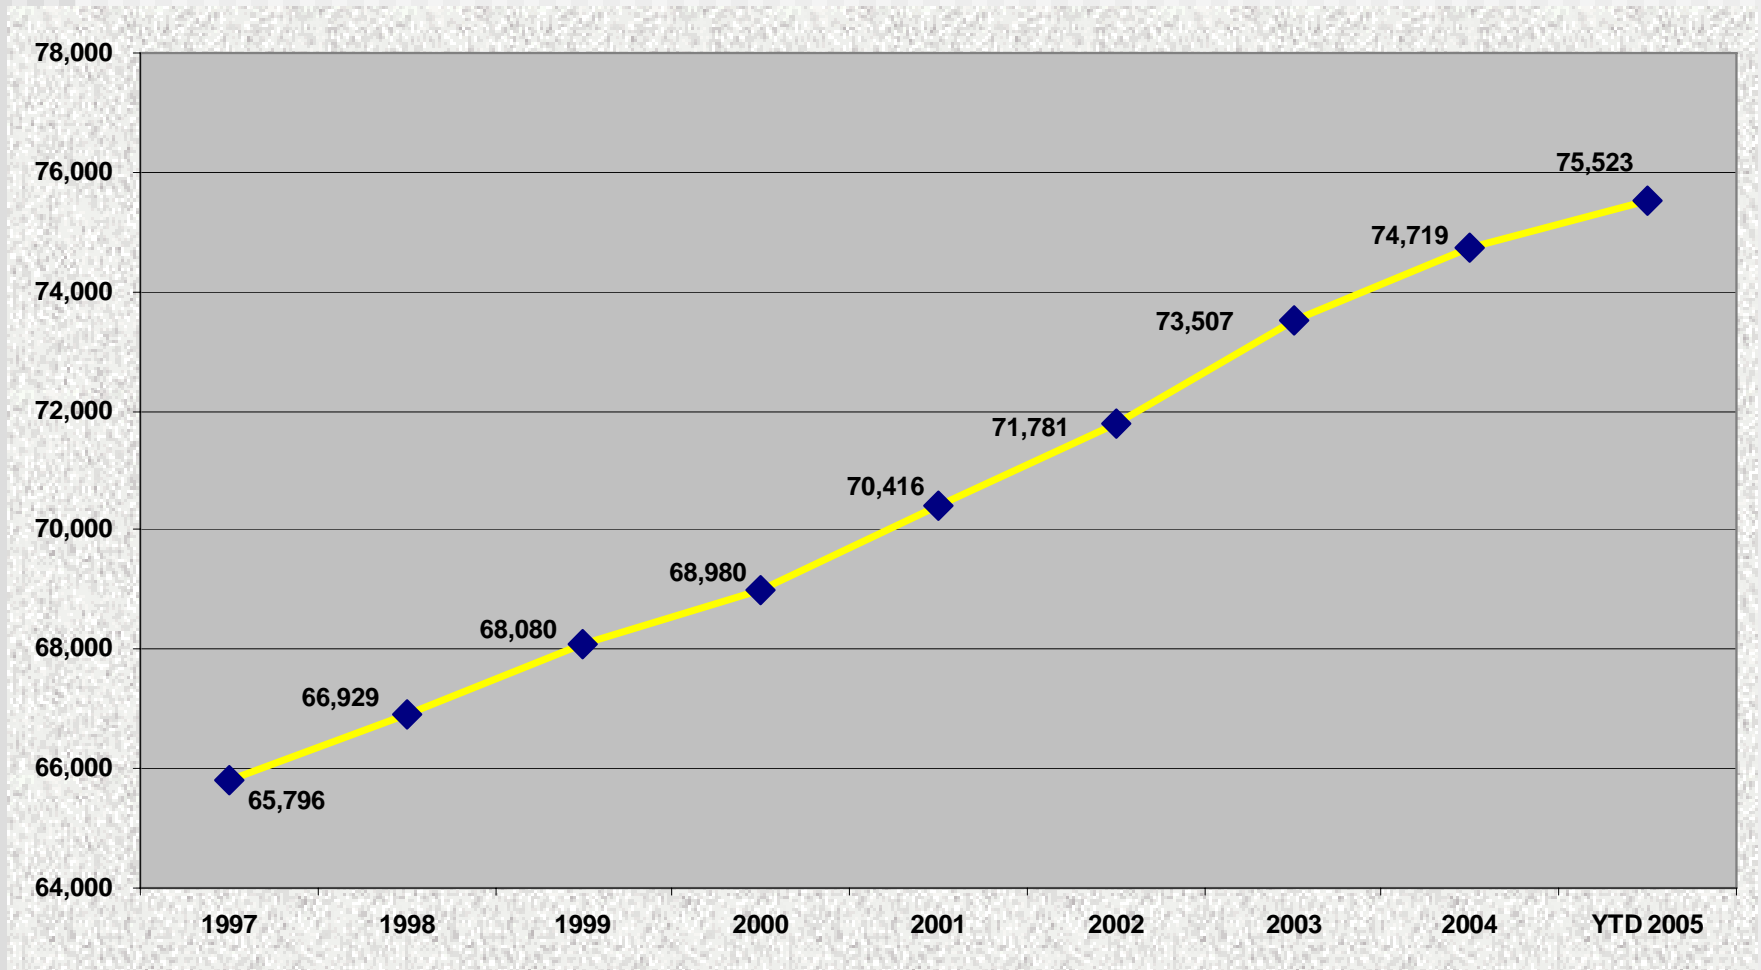

Meter Reading

Jeff Vroman, Manager
Meter Reading and Field Support

Locations Served

Meter Reading Methods

- AMR Meters
- Manual Reads
- Turtle Meters
- Itron Micronetwork
- Estimates

2004 Meter Reading Summary

	Monthly Average	Percent
AMR Reads	69,486	93.7
Manual Reads	4,222	5.7
Estimates	469	0.6
Total	74,177	100.0
Percent of Meters Read for 29-32 Days of Service		98.2

Meters Read by Method

Service Orders

Meter Readers & Injuries