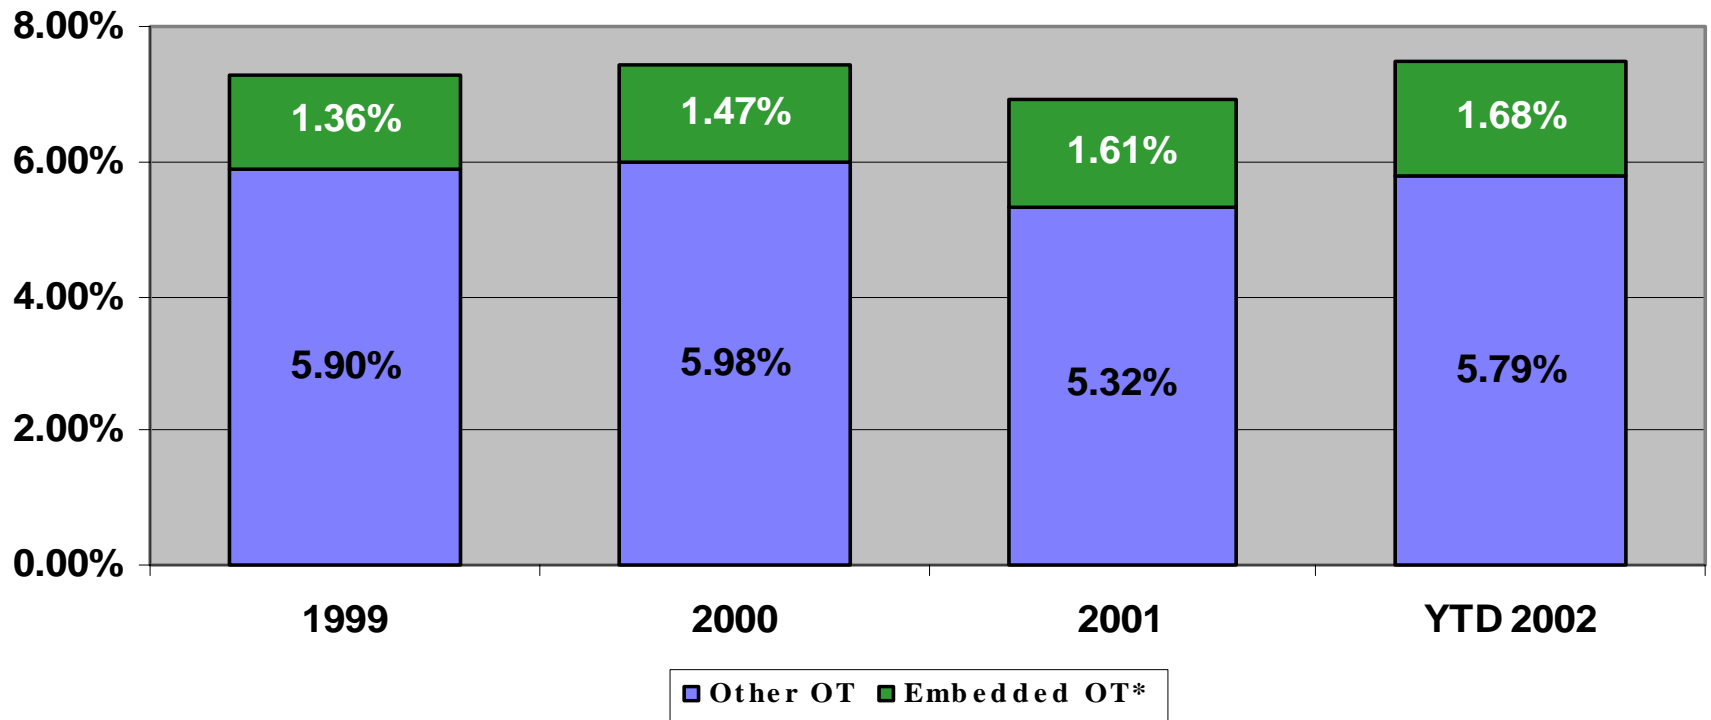

Chugach Electric Association, Inc Overtime Report and Analysis

**Finance Committee Meeting
December 11, 2002**

Overtime as a % of Total Hours

* Embedded OT includes all overtime guaranteed by contract - generation contract overtime, holiday worked overtime