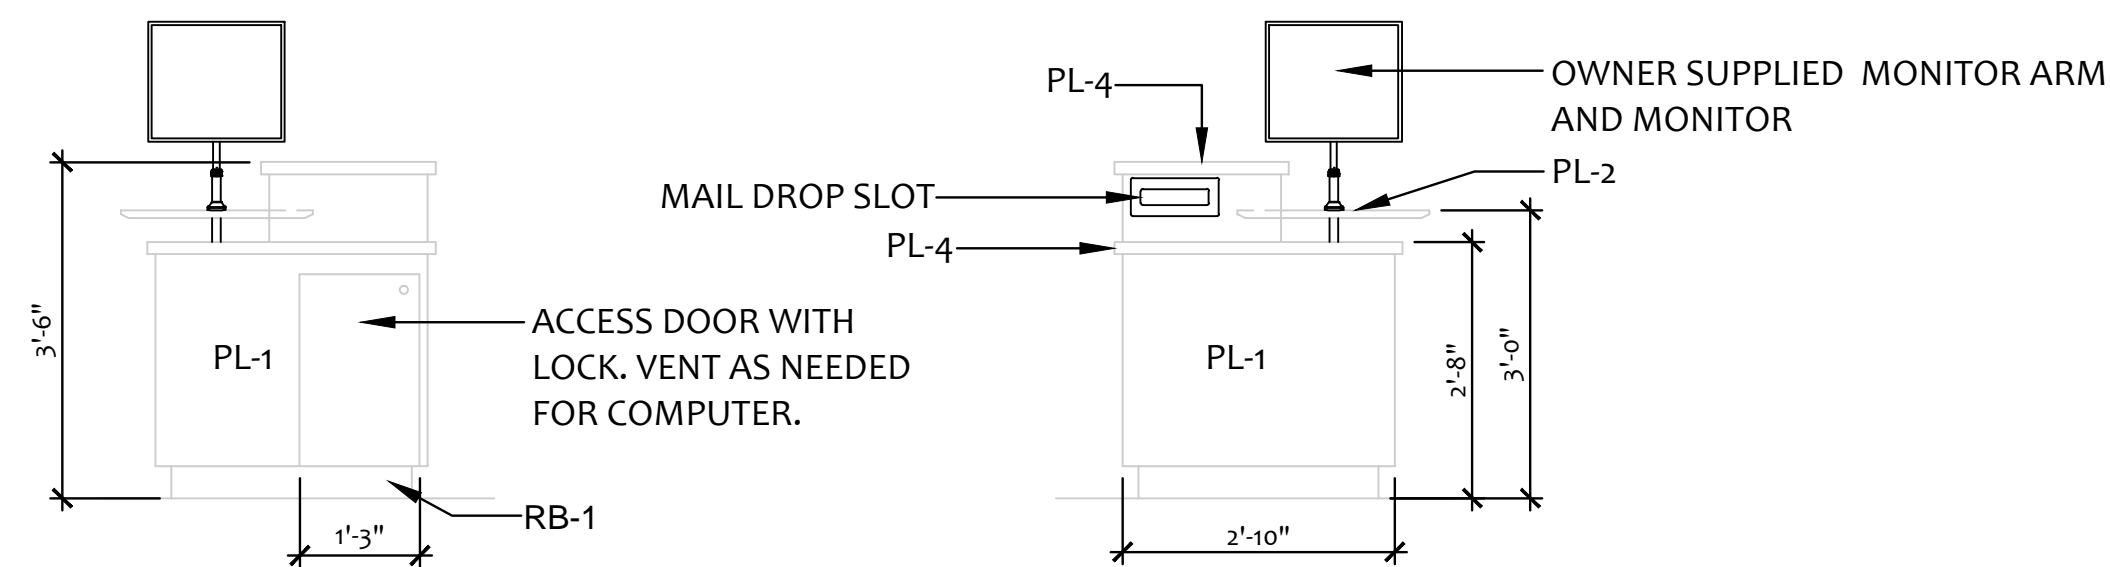

1 CUSTOMER SERVICE DESK - ELEVATION
1/2"=1'-0"

2 CUSTOMER SERVICE DESK - ELEVATION
1/2"=1'-0"

3 CUSTOMER SERVICE DESK - SIDE VIEW
1/2"=1'-0"

5 CUSTOMER SERVICE DESK - PLAN VIEW
1/2"=1'-0"

6 CUSTOMER SERVICE STORAGE
1/2"=1'-0"

7 CUSTOMER SERVICE STORAGE RH, (LH)
1/2"=1'-0"

8 GREETER & PAYMENT DROP STATION - ELEVATION
1/2"=1'-0"

9 GREETER & PAYMENT DROP STATION - PLAN VIEW
1/2"=1'-0"