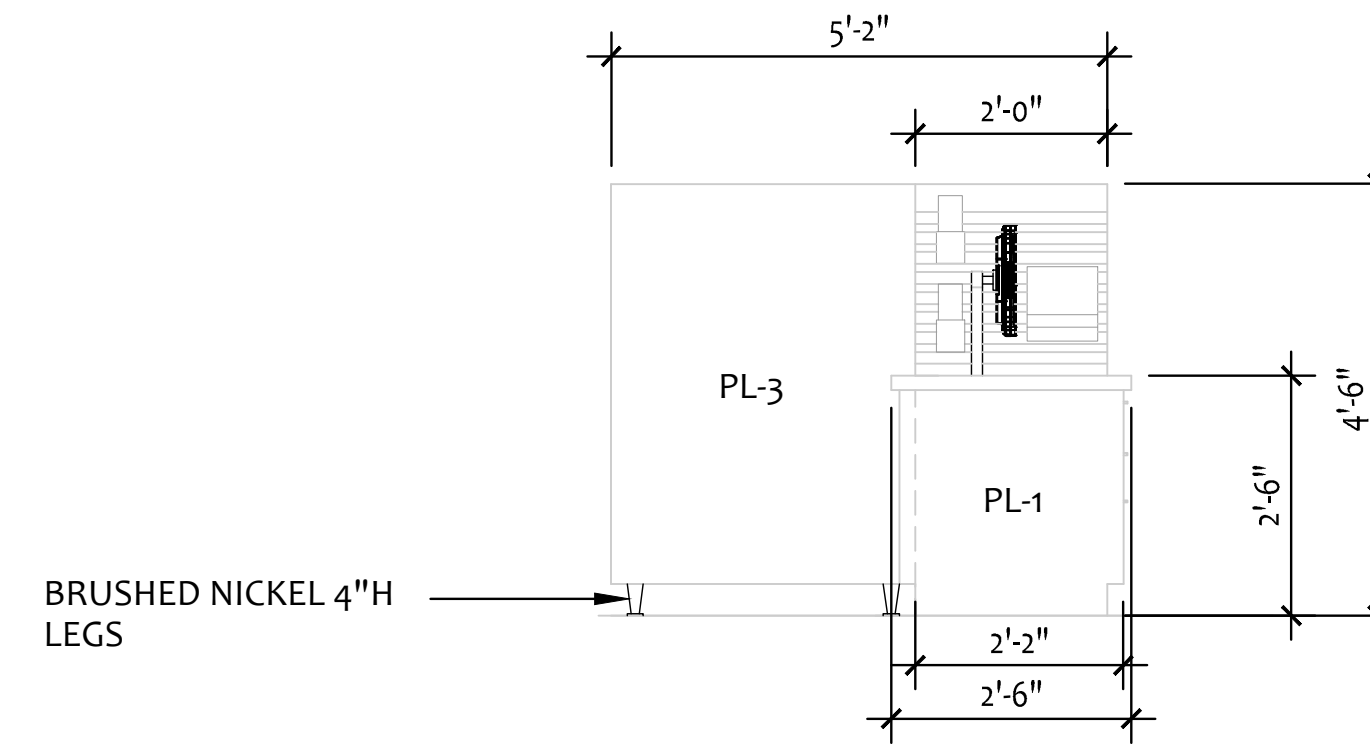

1 CUSTOMER SERVICE DESK - ELEVATION
1/2"=1'-0"

2 CUSTOMER SERVICE DESK - ELEVATION
1/2"=1'-0"

3 CUSTOMER SERVICE DESK - SIDE VIEW
1/2"=1'-0"

5 CUSTOMER SERVICE DESK - PLAN VIEW
1/2"=1'-0"

6 CUSTOMER SERVICE STORAGE
1/2"=1'-0"

7 CUSTOMER SERVICE STORAGE RH, (LH)
1/2"=1'-0"

8 GREETER & PAYMENT DROP STATION - ELEVATION
1/2"=1'-0"

9 GREETER & PAYMENT DROP STATION - PLAN VIEW
1/2"=1'-0"