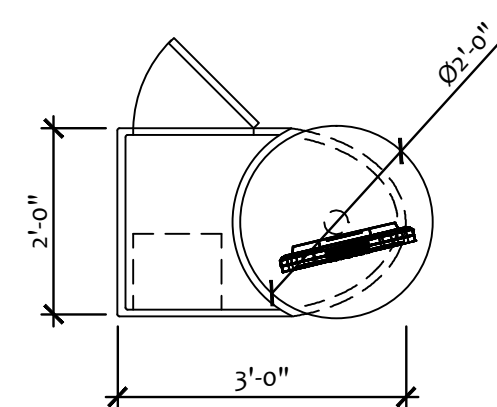

1 CUSTOMER SERVICE DESK - ELEVATION
1/2"=1'-0"

2 CUSTOMER SERVICE DESK - ELEVATION
1/2"=1'-0"

3 CUSTOMER SERVICE DESK - SIDE VIEW
1/2"=1'-0"

5 CUSTOMER SERVICE DESK - PLAN VIEW
1/2"=1'-0"

6 CUSTOMER SERVICE STORAGE
1/2"=1'-0"

7 CUSTOMER SERVICE STORAGE RH, (LH)
1/2"=1'-0"

8 GREETER & PAYMENT DROP STATION - ELEVATION
1/2"=1'-0"

9 GREETER & PAYMENT DROP STATION - PLAN VIEW
1/2"=1'-0"