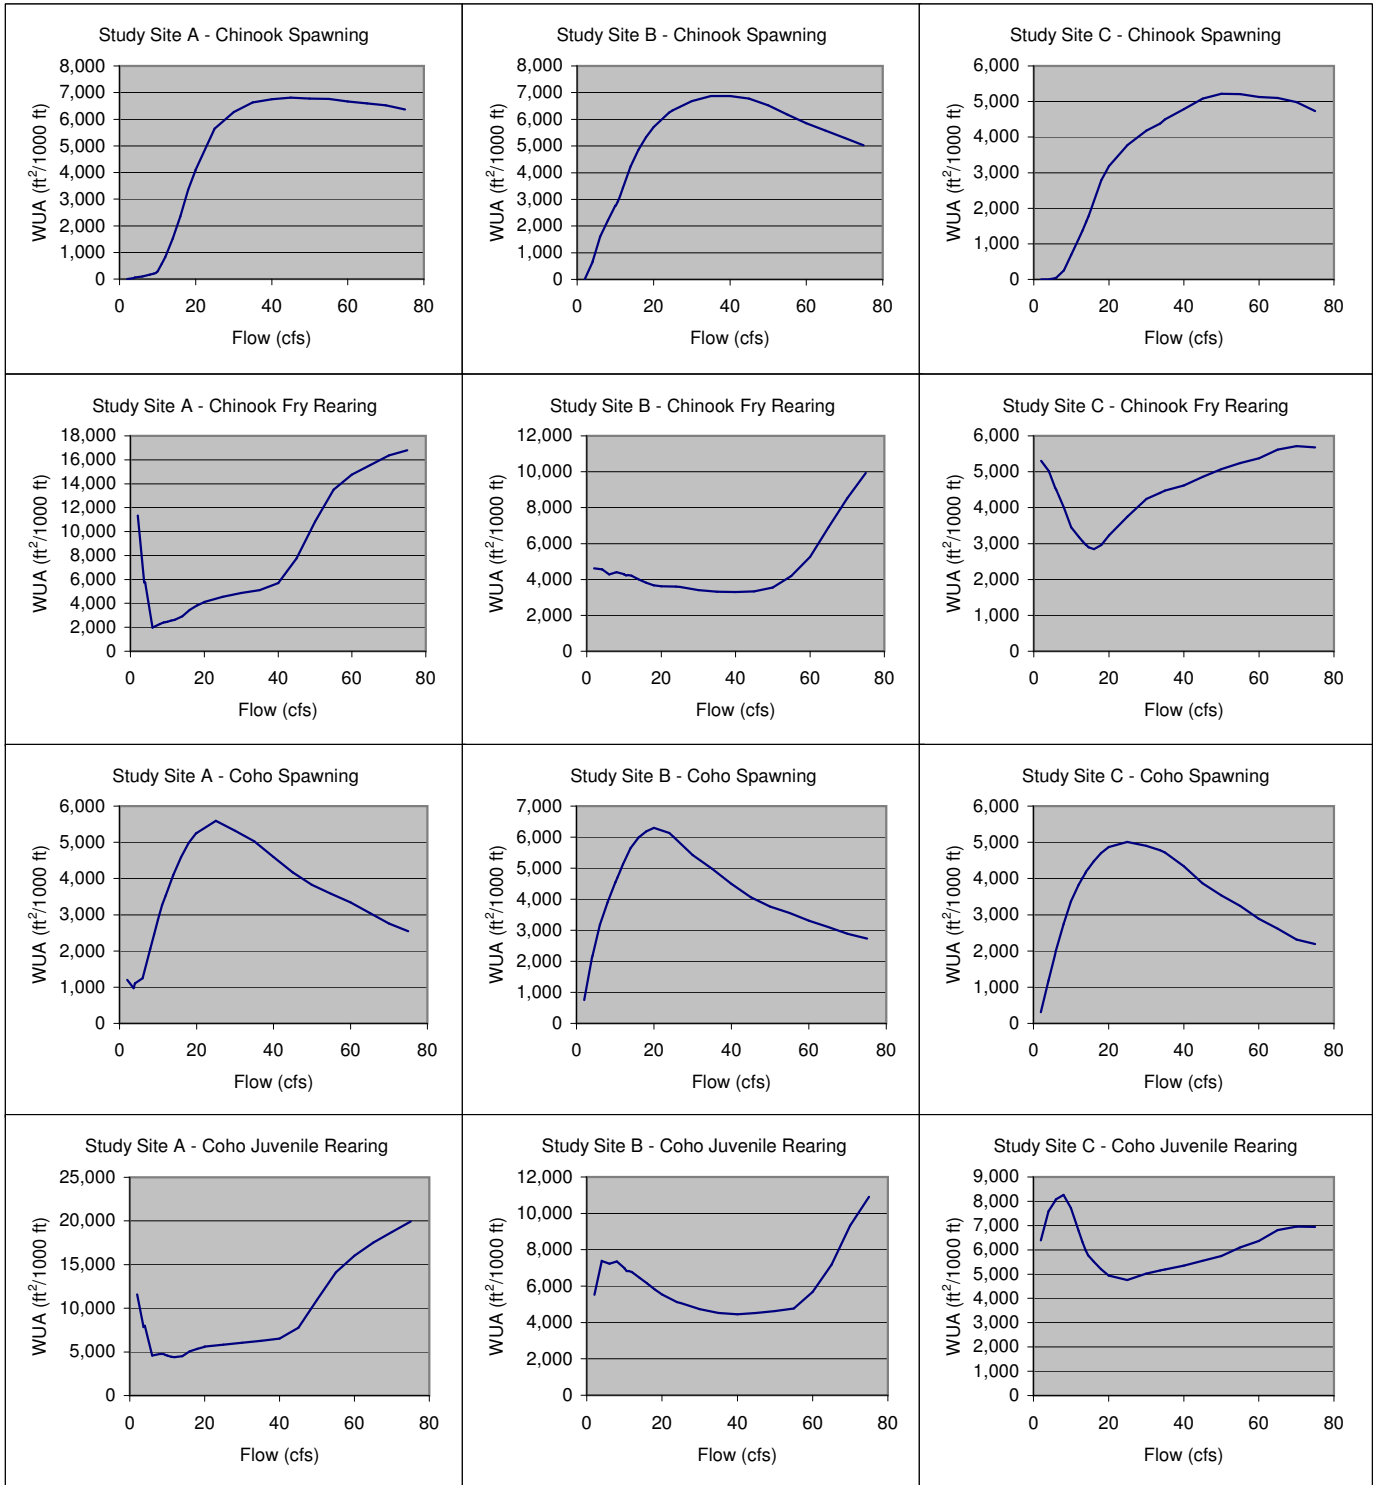

Cooper Creek Instream Flow Study

Flow vs. WUA Curves

Study Sites A-C

Cooper Creek Instream Flow Study

Flow vs. WUA Curves

Study Sites A-C

Cooper Creek Instream Flow Study

Flow vs. WUA Curves

Study Sites A-C

Cooper Creek Instream Flow Study
Flow vs. WUA Curves
 Study Sites A-C