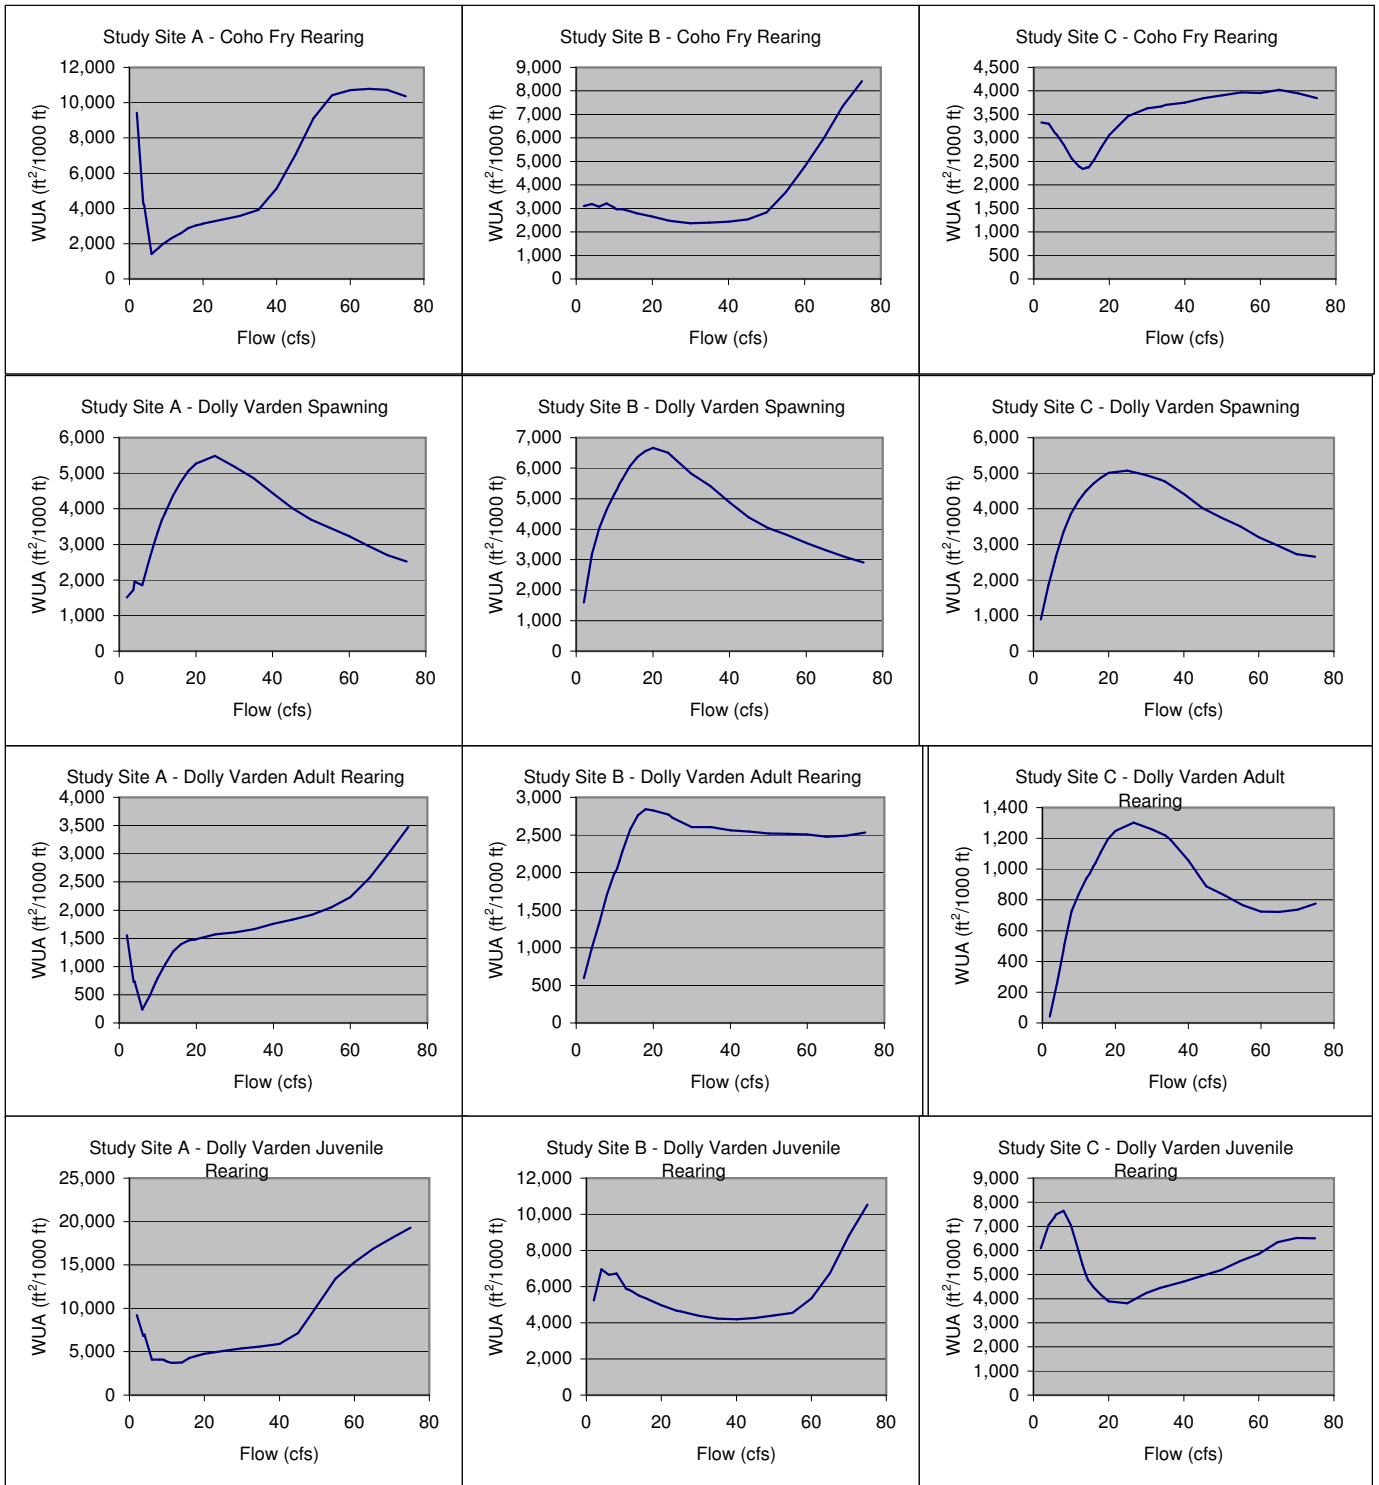

Cooper Creek Instream Flow Study

Flow vs. WUA Curves

Study Sites A-C

Cooper Creek Instream Flow Study

Flow vs. WUA Curves

Study Sites A-C

Cooper Creek Instream Flow Study

Flow vs. WUA Curves

Study Sites A-C

Cooper Creek Instream Flow Study
Flow vs. WUA Curves
 Study Sites A-C