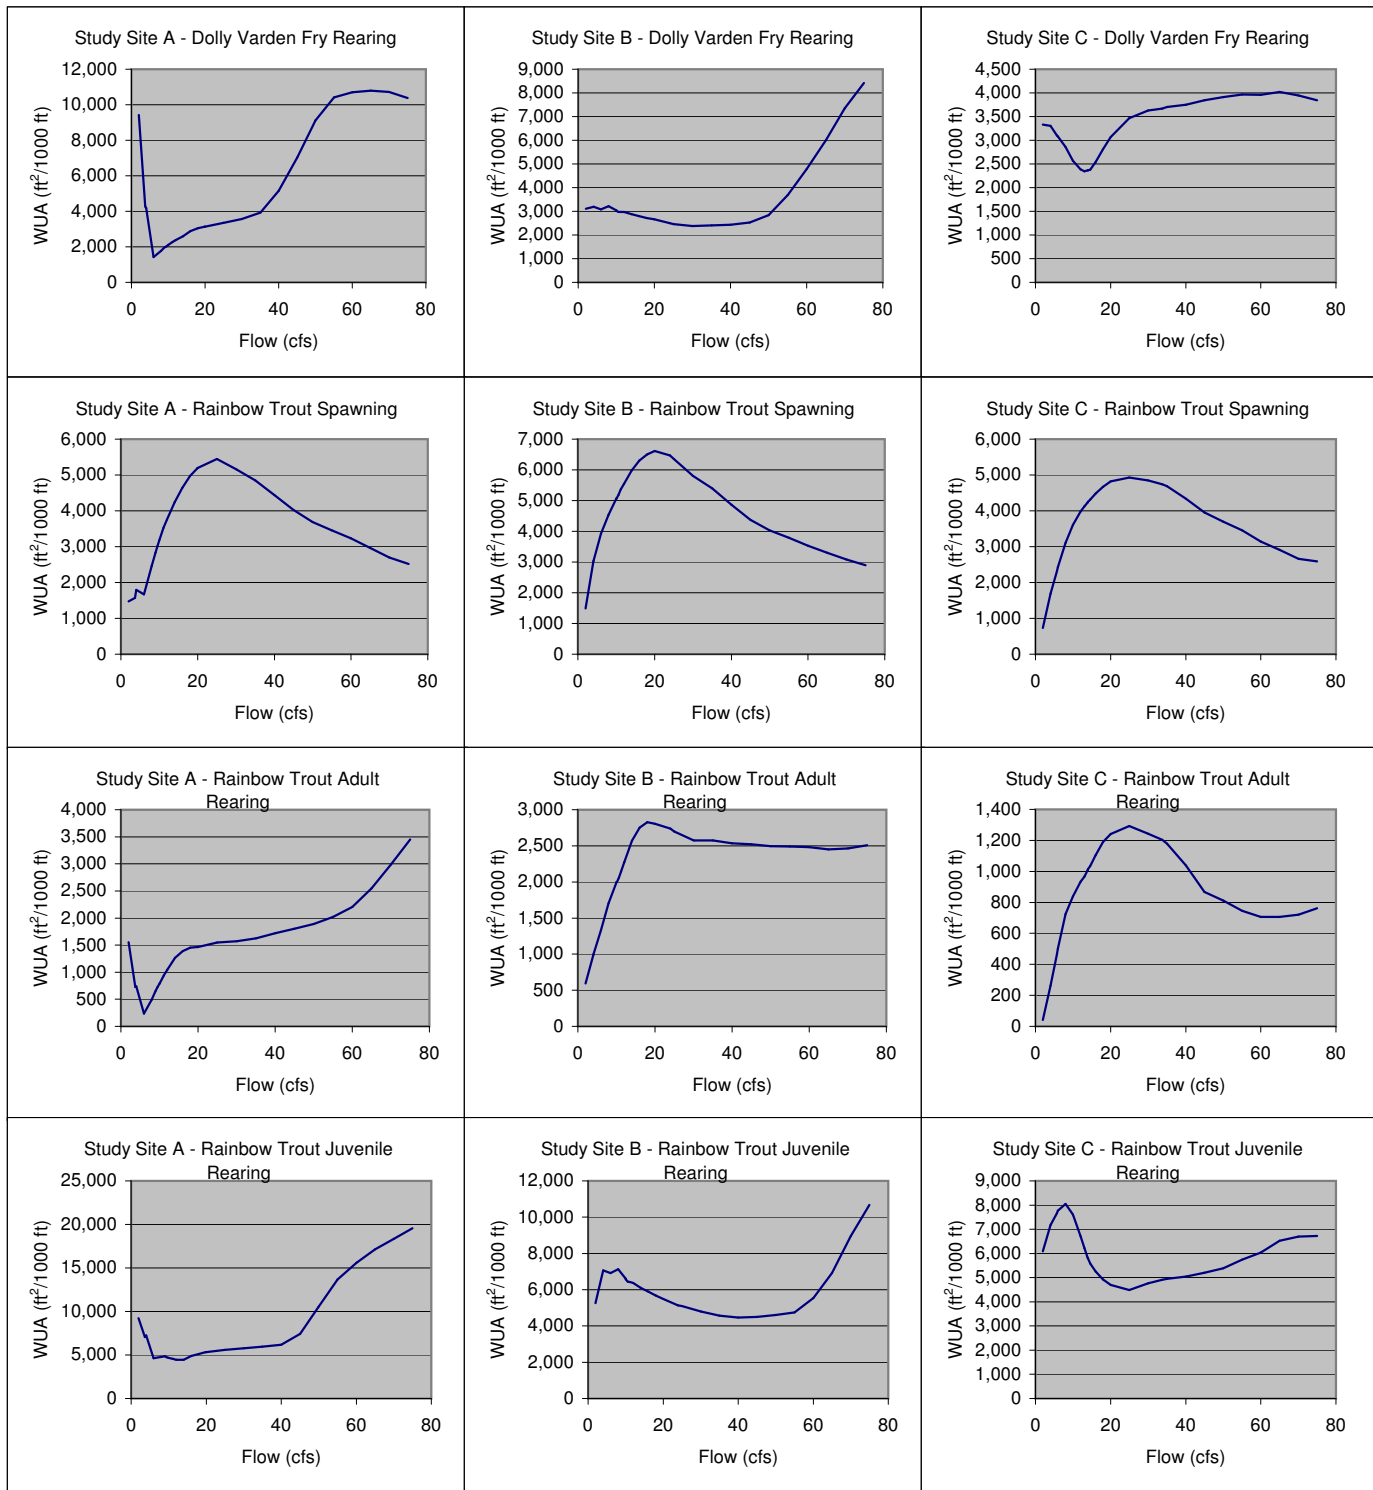

Cooper Creek Instream Flow Study

Flow vs. WUA Curves

Study Sites A-C

Cooper Creek Instream Flow Study

Flow vs. WUA Curves

Study Sites A-C

Cooper Creek Instream Flow Study

Flow vs. WUA Curves

Study Sites A-C

Cooper Creek Instream Flow Study
Flow vs. WUA Curves
 Study Sites A-C