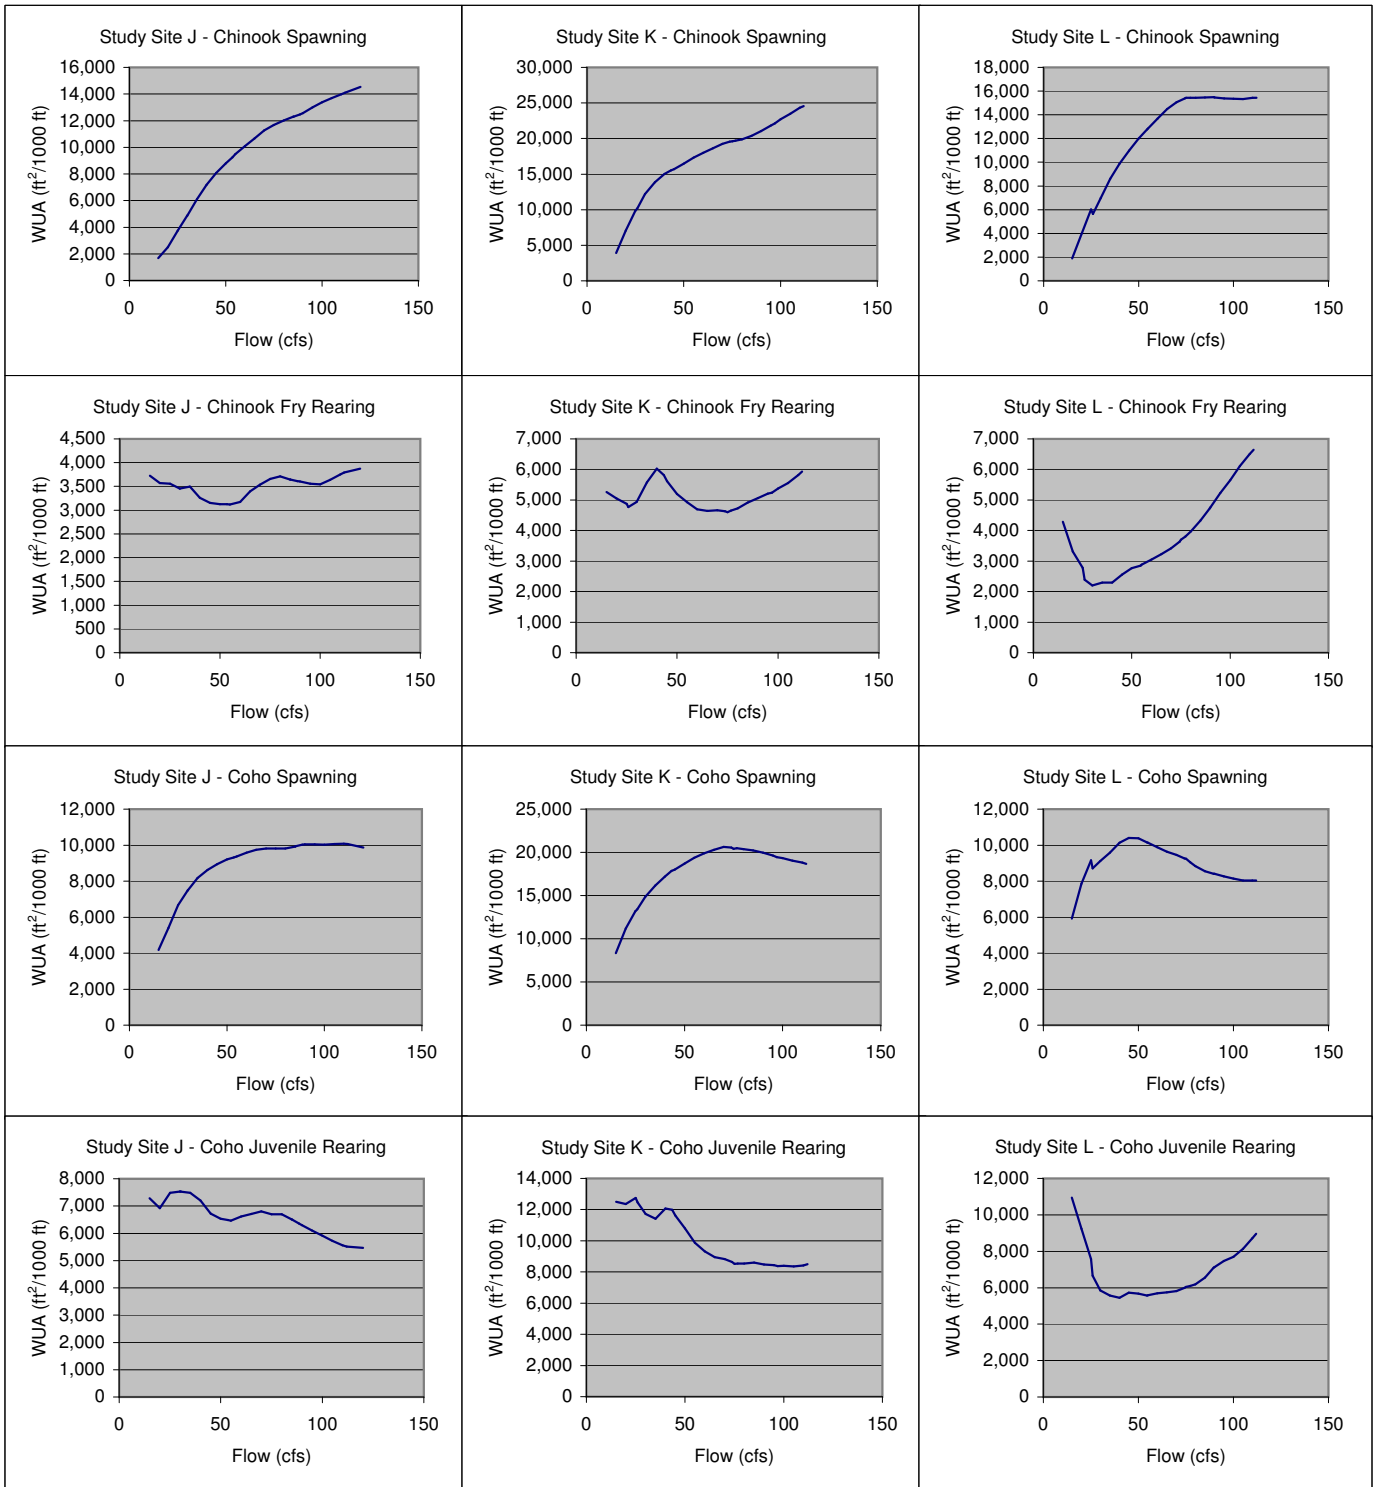

Cooper Creek Instream Flow Study

WUA vs. Flow Curves

Study Sites J-L

Cooper Creek Instream Flow Study

WUA vs. Flow Curves

Study Sites J-L

Cooper Creek Instream Flow Study

WUA vs. Flow Curves

Study Sites J-L

Cooper Creek Instream Flow Study

WUA vs. Flow Curves

Study Sites J-L