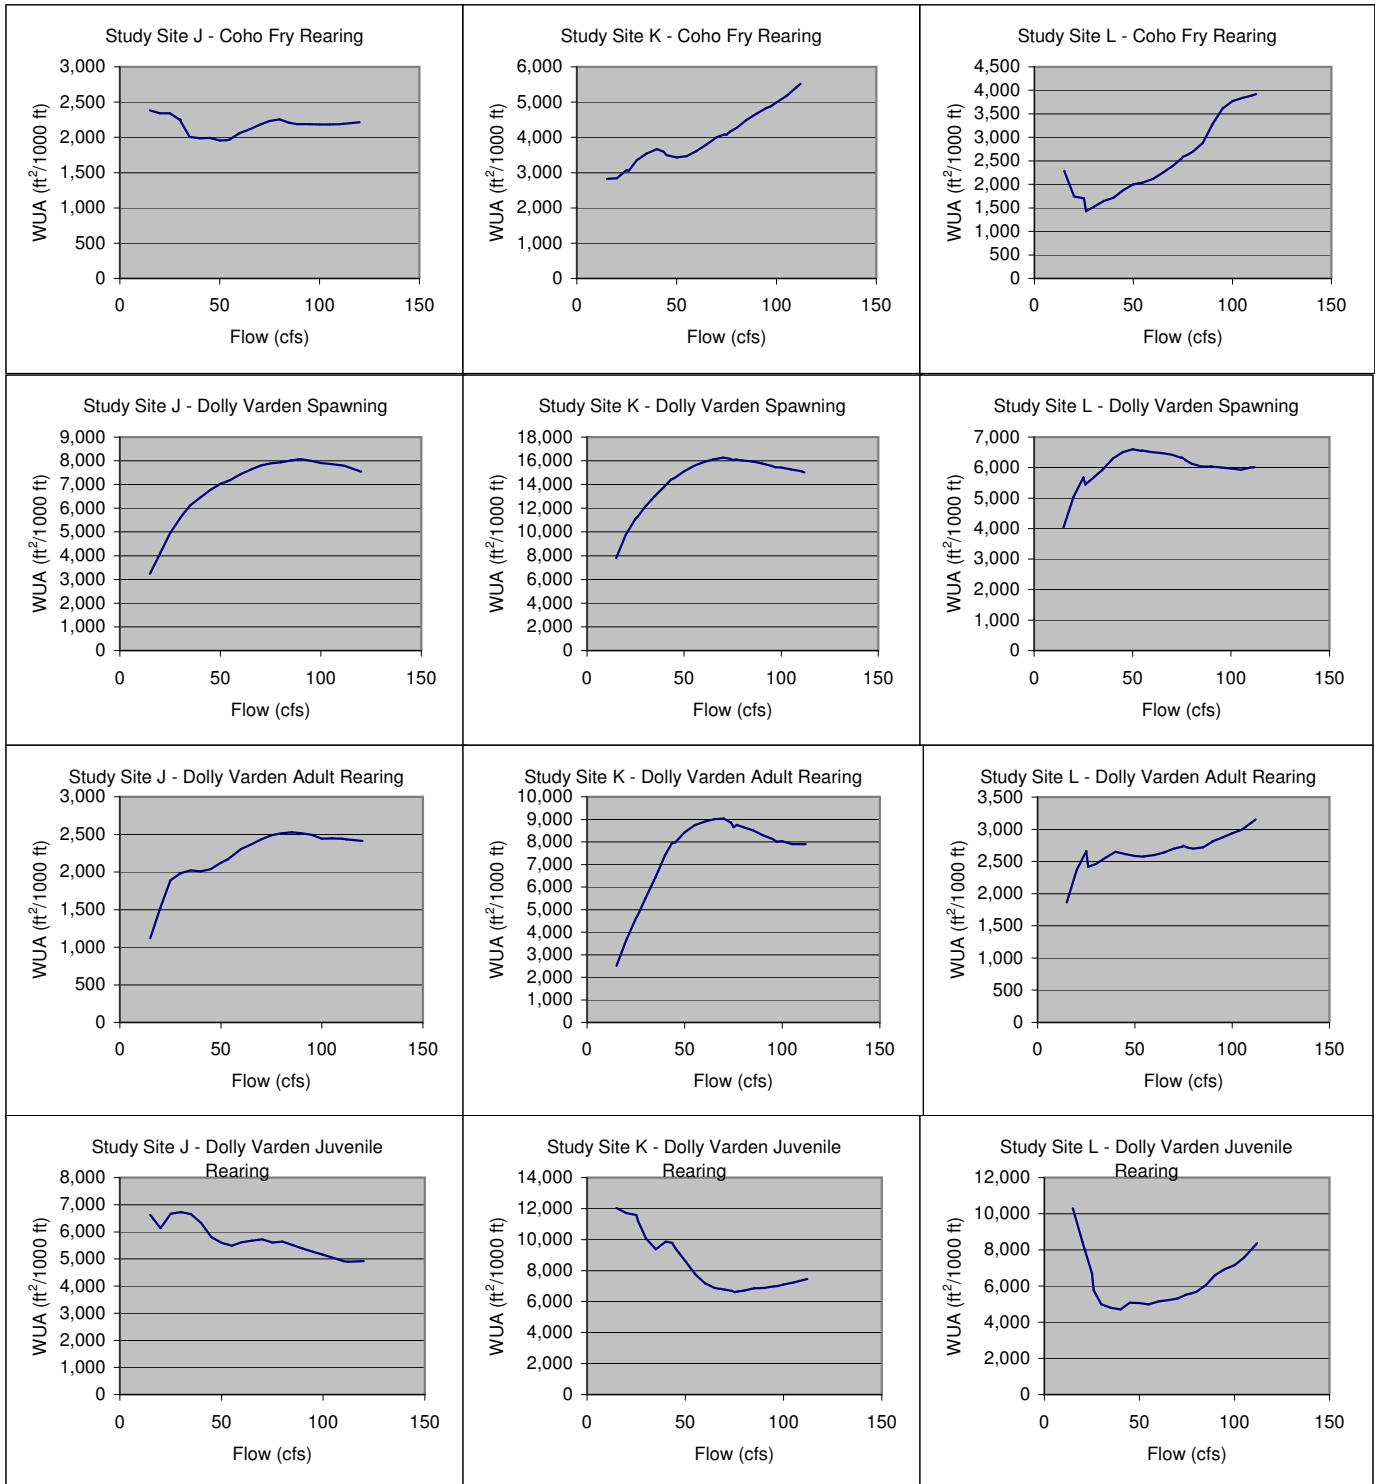

Cooper Creek Instream Flow Study

WUA vs. Flow Curves

Study Sites J-L

Cooper Creek Instream Flow Study

WUA vs. Flow Curves

Study Sites J-L

Cooper Creek Instream Flow Study

WUA vs. Flow Curves

Study Sites J-L

Cooper Creek Instream Flow Study

WUA vs. Flow Curves

Study Sites J-L