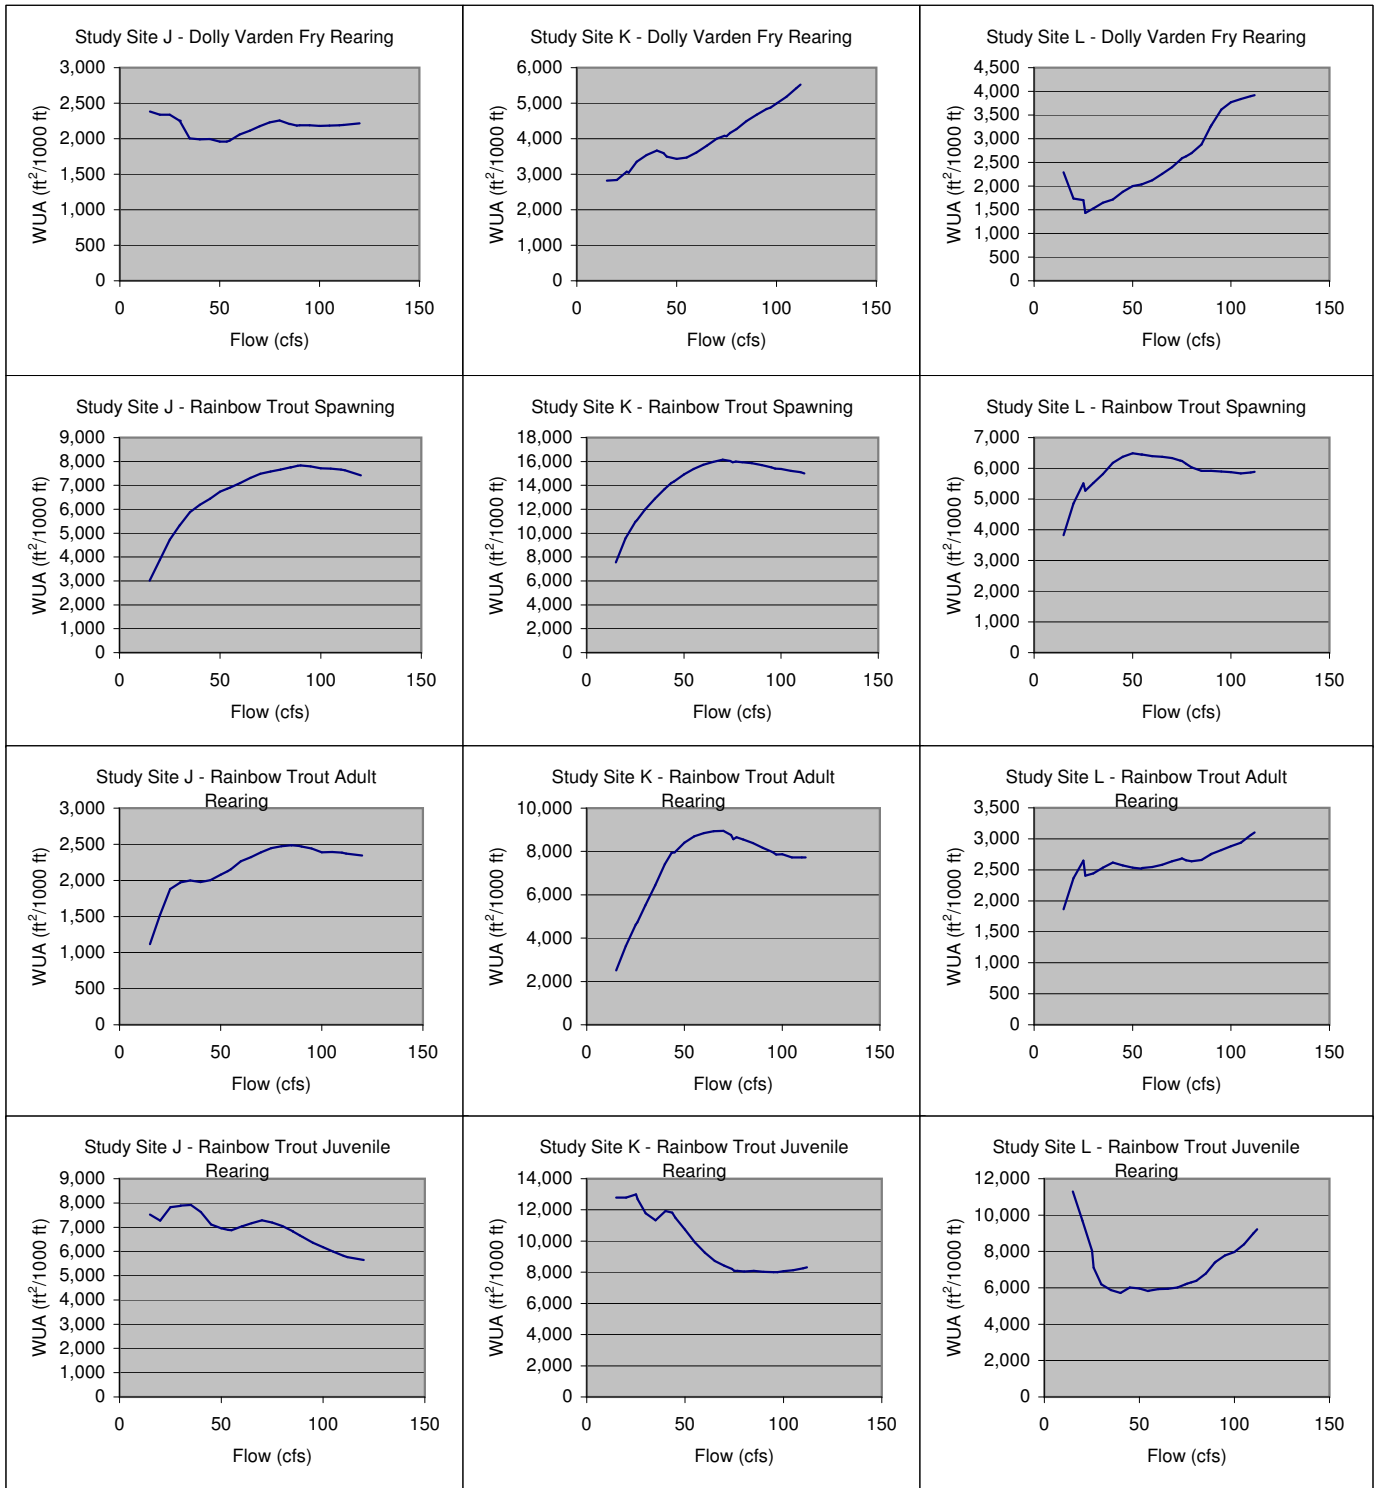

Cooper Creek Instream Flow Study

WUA vs. Flow Curves

Study Sites J-L

Cooper Creek Instream Flow Study

WUA vs. Flow Curves

Study Sites J-L

Cooper Creek Instream Flow Study

WUA vs. Flow Curves

Study Sites J-L

Cooper Creek Instream Flow Study

WUA vs. Flow Curves

Study Sites J-L