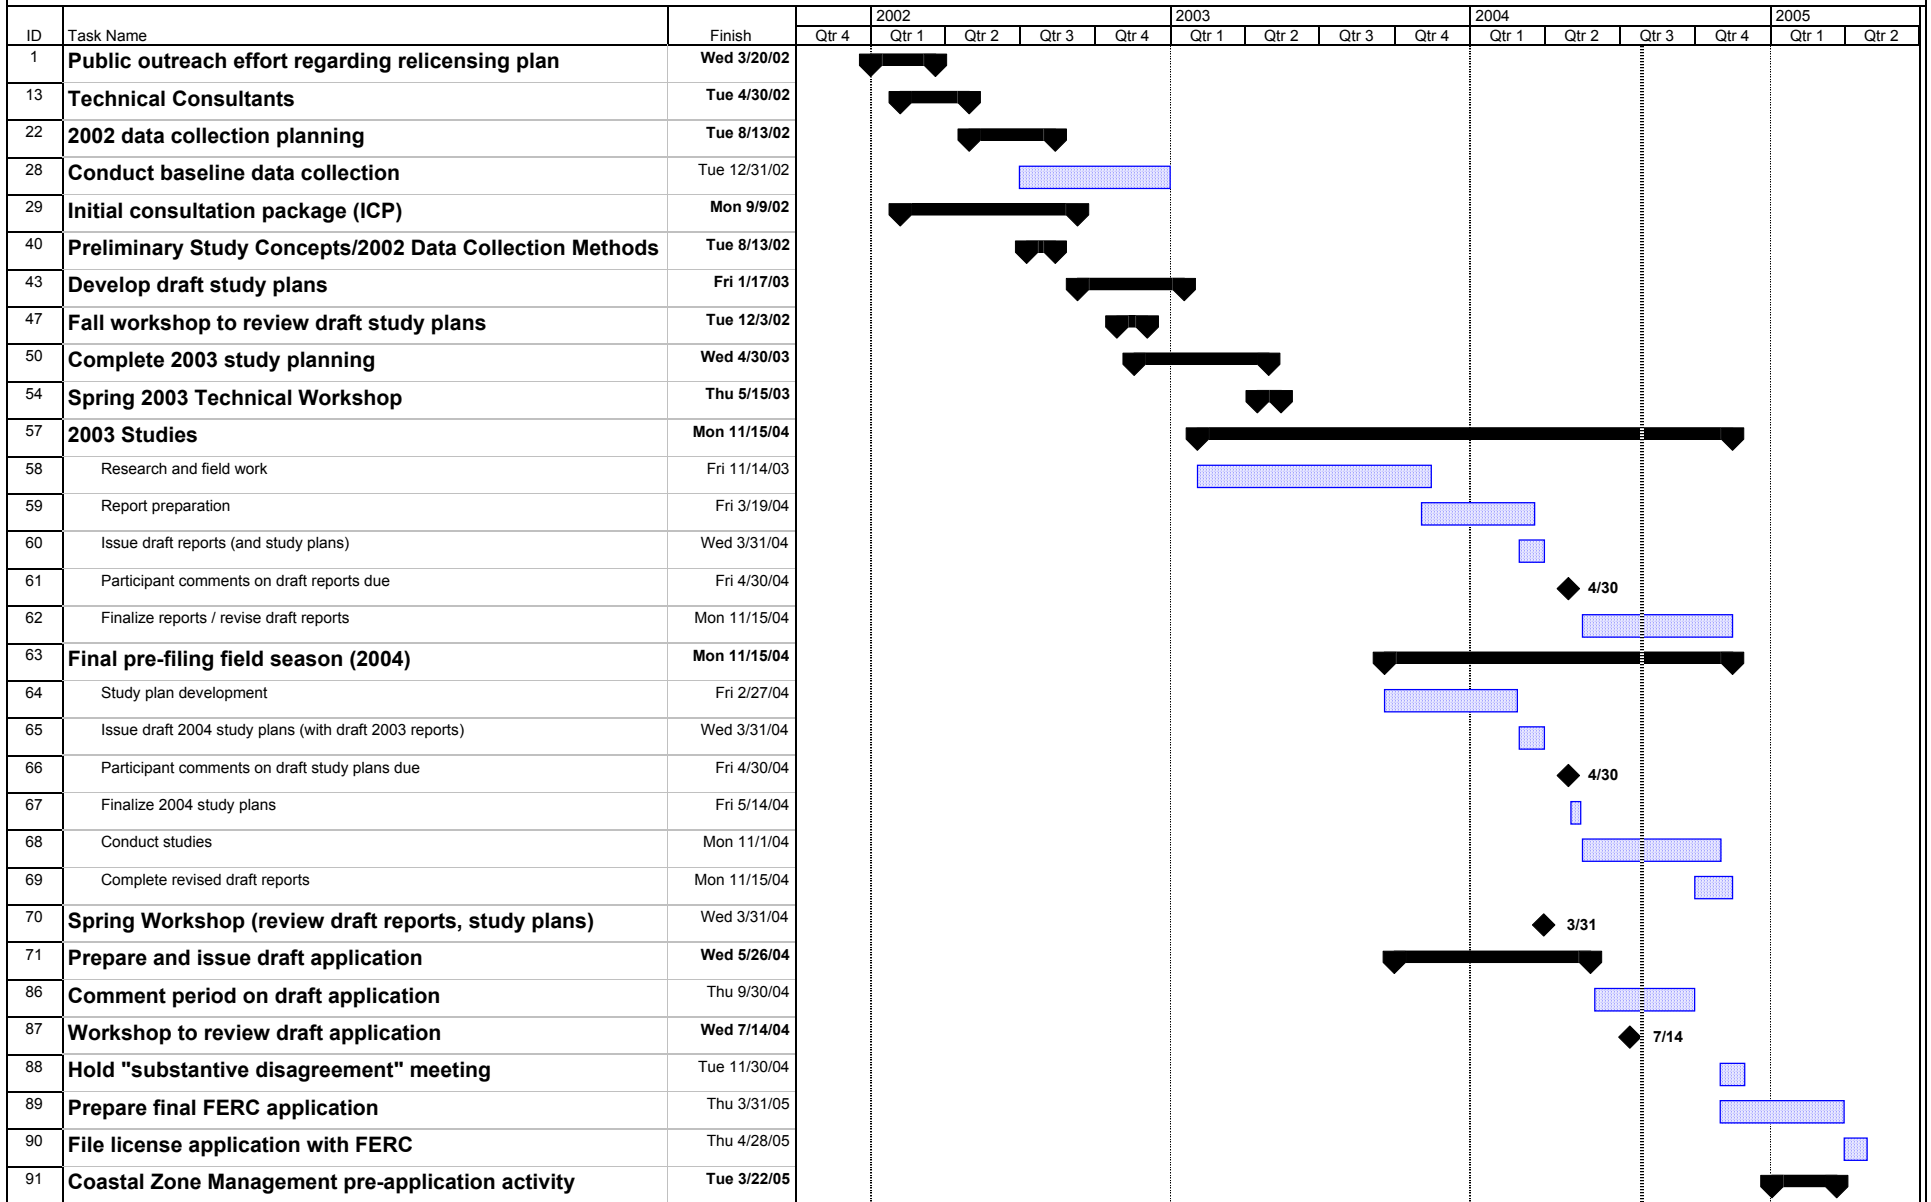

Cooper Lake Project Licensing Schedule

Task		Milestone		Rolled Up Split		External Tasks	
Split		Summary		Rolled Up Milestone		Project Summary	
Progress		Rolled Up Task		Rolled Up Progress			